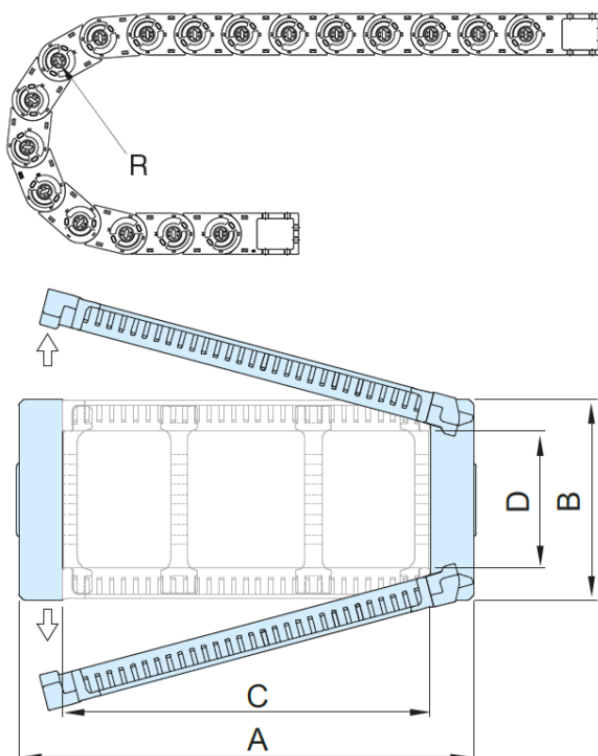

Article number: 18ST095N300R400

Description: ST Shift cable chain, ST095N.300 Radius 400 - Hoved nr. (1LK)
Type ST 095N.300.R400

Measures

A = 338

B = 82

C = 300

D = 56

I = 95

R = 400